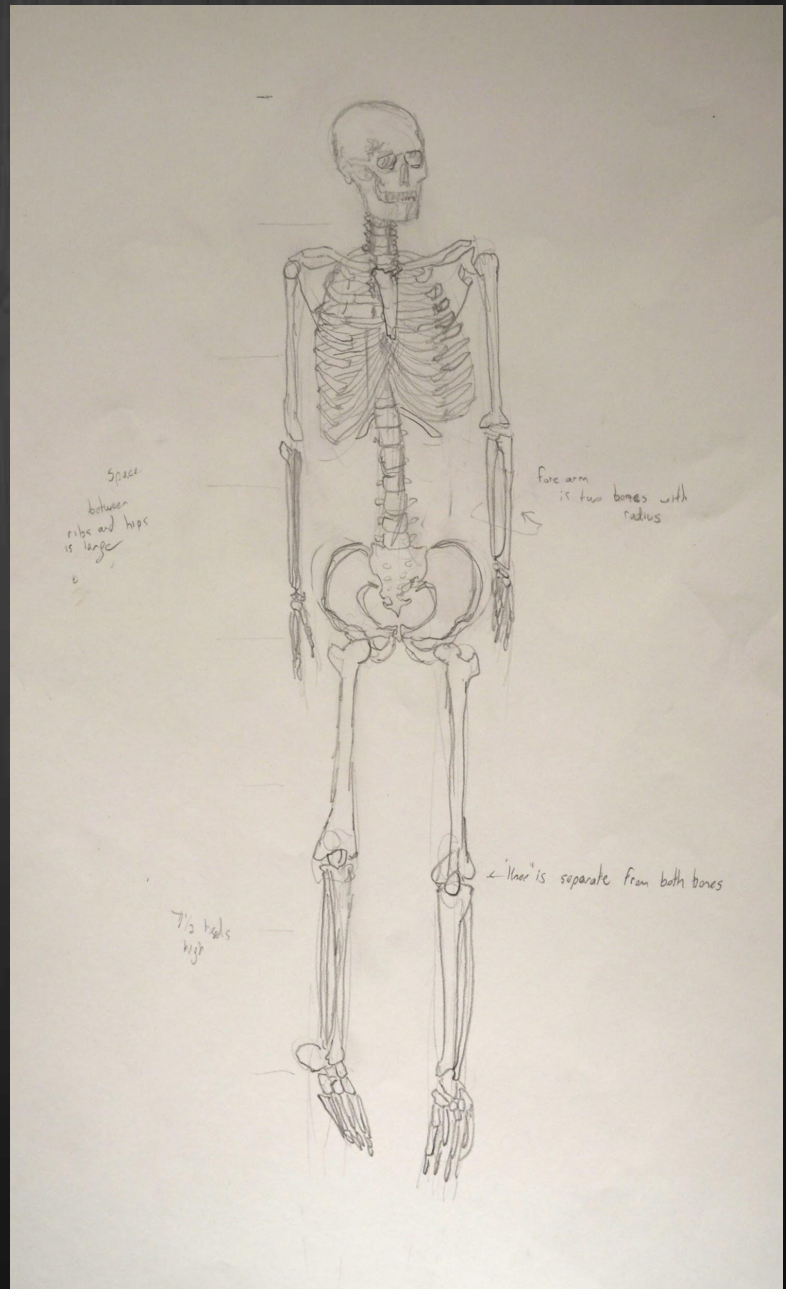

Figure Sculpture

Benjamin Derlan

Table of Contents

Drawings:

Skull

Self Portrait

Standing Figures

Sculpture:

Skull

Portrait Bust

Standing Sketches

Seated Pose

Research Essays

Proportions Studies

Self Portrait

Standing figure and anatomical skeleton from life.

Standing Sketch 3
4 hours; clay.

Stylization of Figure

The Saturation of Pride

In this sculpture I reduced the forms to their essential structures. I experimented with spraying the clay with water, letting the form melt to the forces of time and fate. The end result is an embrace of material. The form and the clay have no illusions between one another.