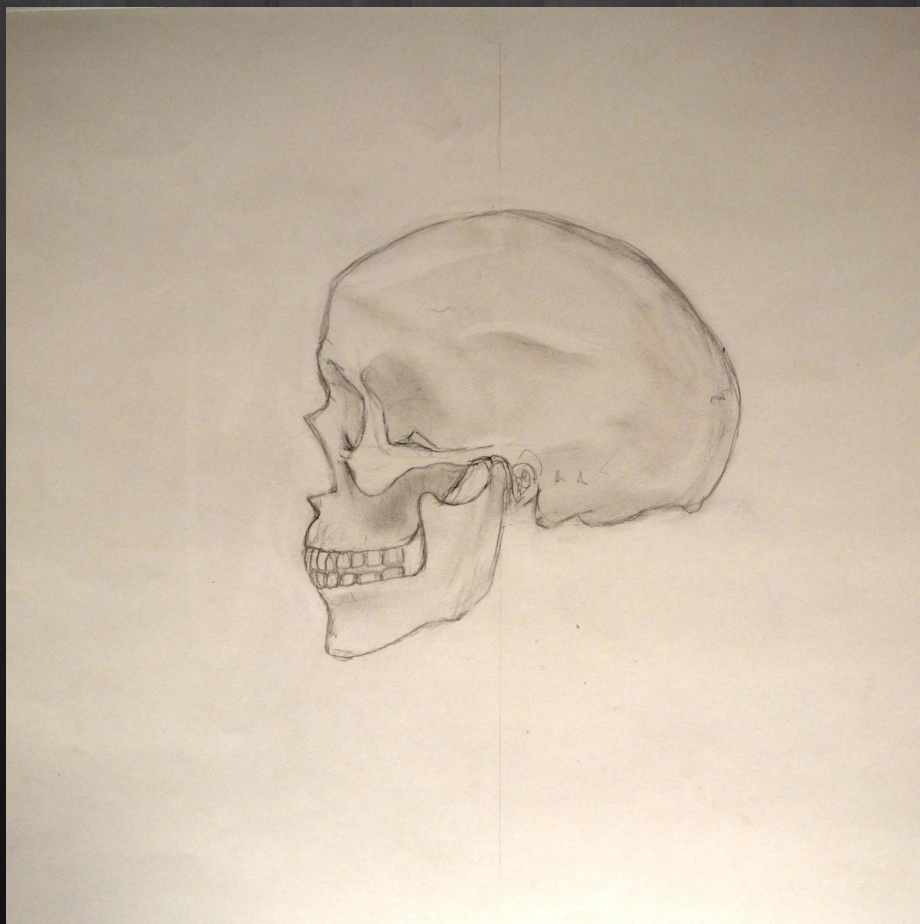

Figure Sculpture

Benjamin Derlan

Table of Contents

Drawings:

Skull

Self Portrait

Standing Figures

Sculpture:

Skull

Portrait Bust

Standing Sketches

Seated Pose

Research Essays

Proportions Studies

Self Portrait

Standing figure and anatomical skeleton from life.

Standing Sketch 3
4 hours; clay.

Stylization of Figure

The Saturation of Pride

In this sculpture I reduced the forms to their essential structures. I experimented with spraying the clay with water, letting the form melt to the forces of time and fate. The end result is an embrace of material. The form and the clay have no illusions between one another.