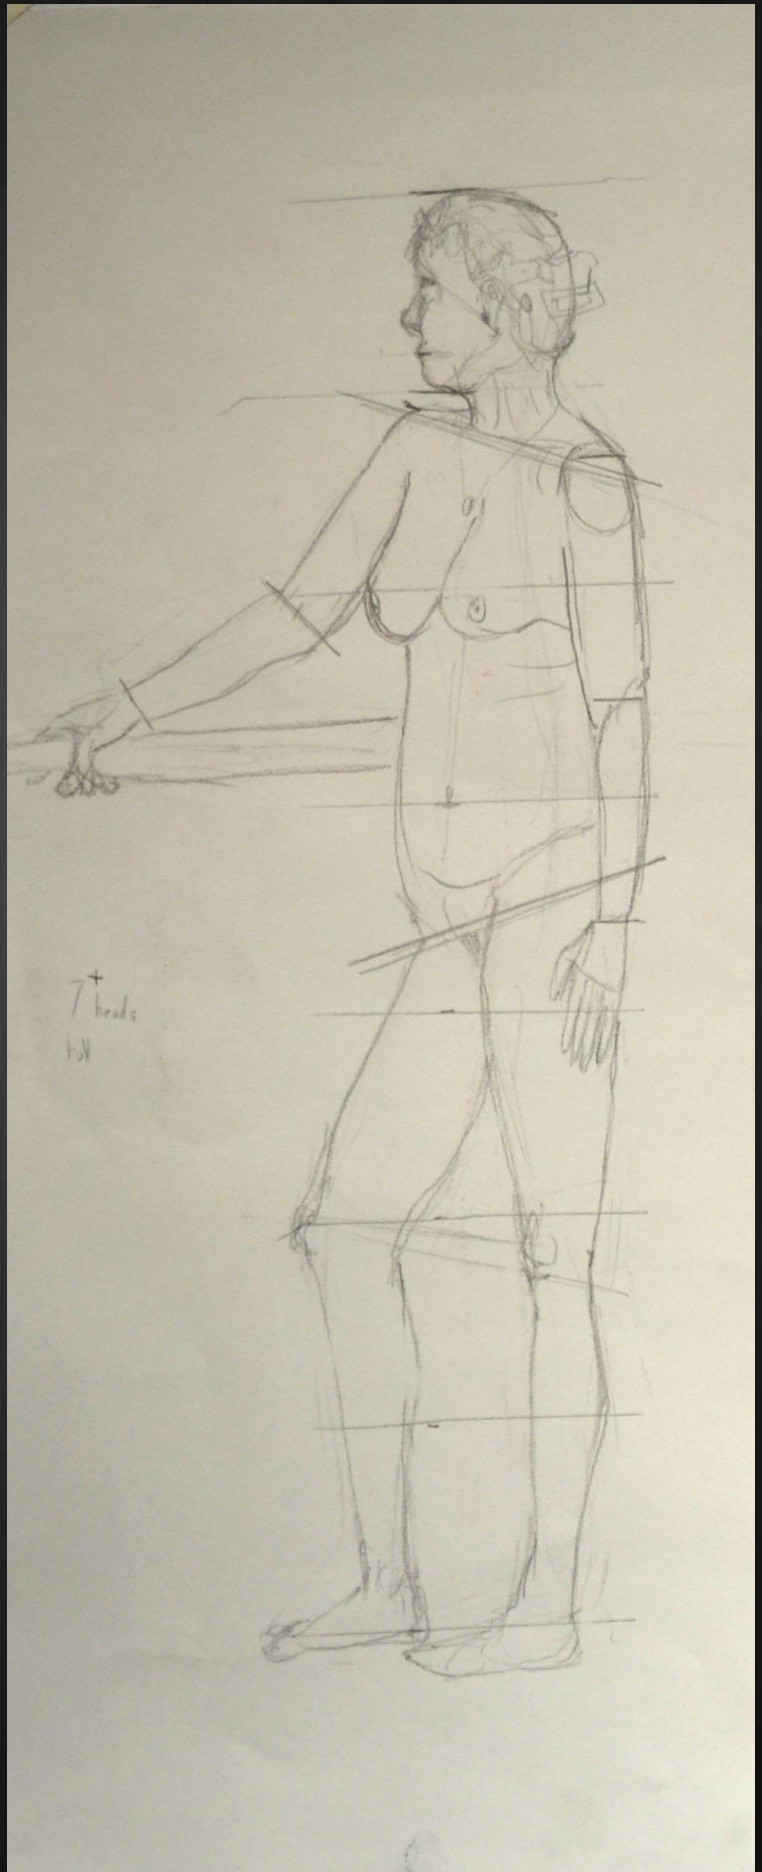

Figure Sculpture

Benjamin Derlan

Table of Contents

Drawings:

Skull

Self Portrait

Standing Figures

Sculpture:

Skull

Portrait Bust

Standing Sketches

Seated Pose

Research Essays

Proportions Studies

Self Portrait

Standing figure and anatomical skeleton from life.

Standing Sketch 3
4 hours; clay.

Stylization of Figure

The Saturation of Pride

In this sculpture I reduced the forms to their essential structures. I experimented with spraying the clay with water, letting the form melt to the forces of time and fate. The end result is an embrace of material. The form and the clay have no illusions between one another.