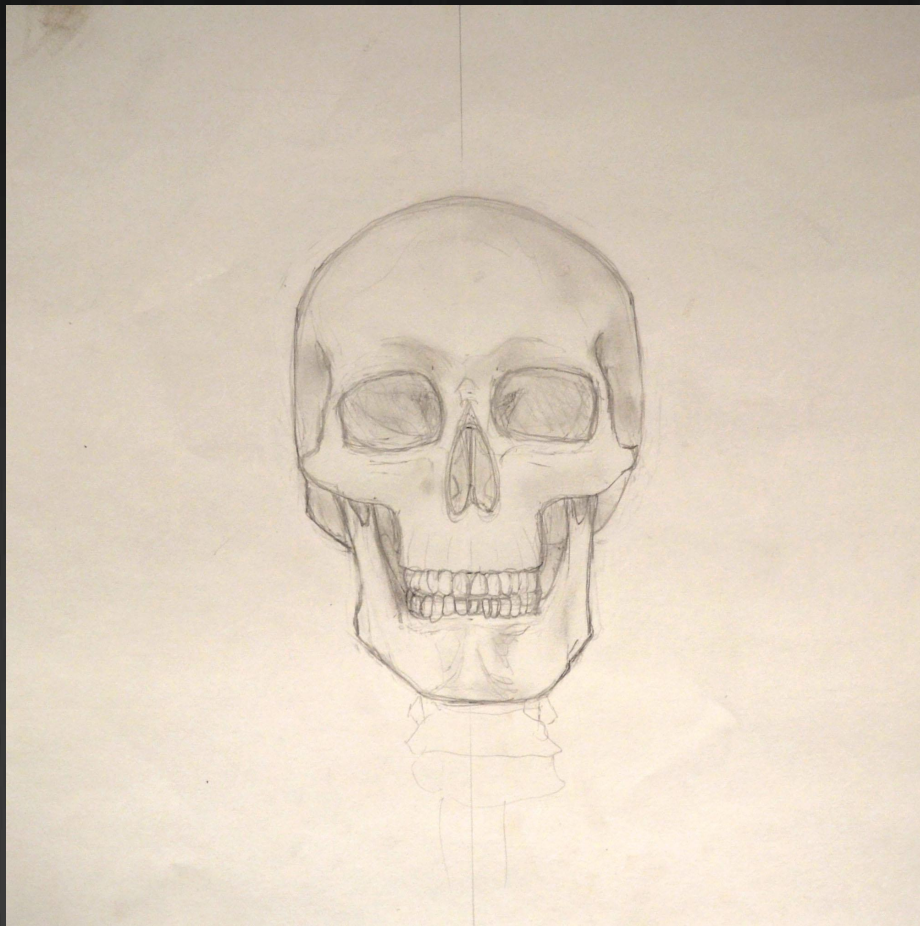

Figure Sculpture

Benjamin Derlan

Table of Contents

Drawings:

Skull

Self Portrait

Standing Figures

Sculpture:

Skull

Portrait Bust

Standing Sketches

Seated Pose

Research Essays

Proportions Studies

Self Portrait

Standing figure and anatomical skeleton from life.

Standing Sketch 3
4 hours; clay.

Stylization of Figure

The Saturation of Pride

In this sculpture I reduced the forms to their essential structures. I experimented with spraying the clay with water, letting the form melt to the forces of time and fate. The end result is an embrace of material. The form and the clay have no illusions between one another.