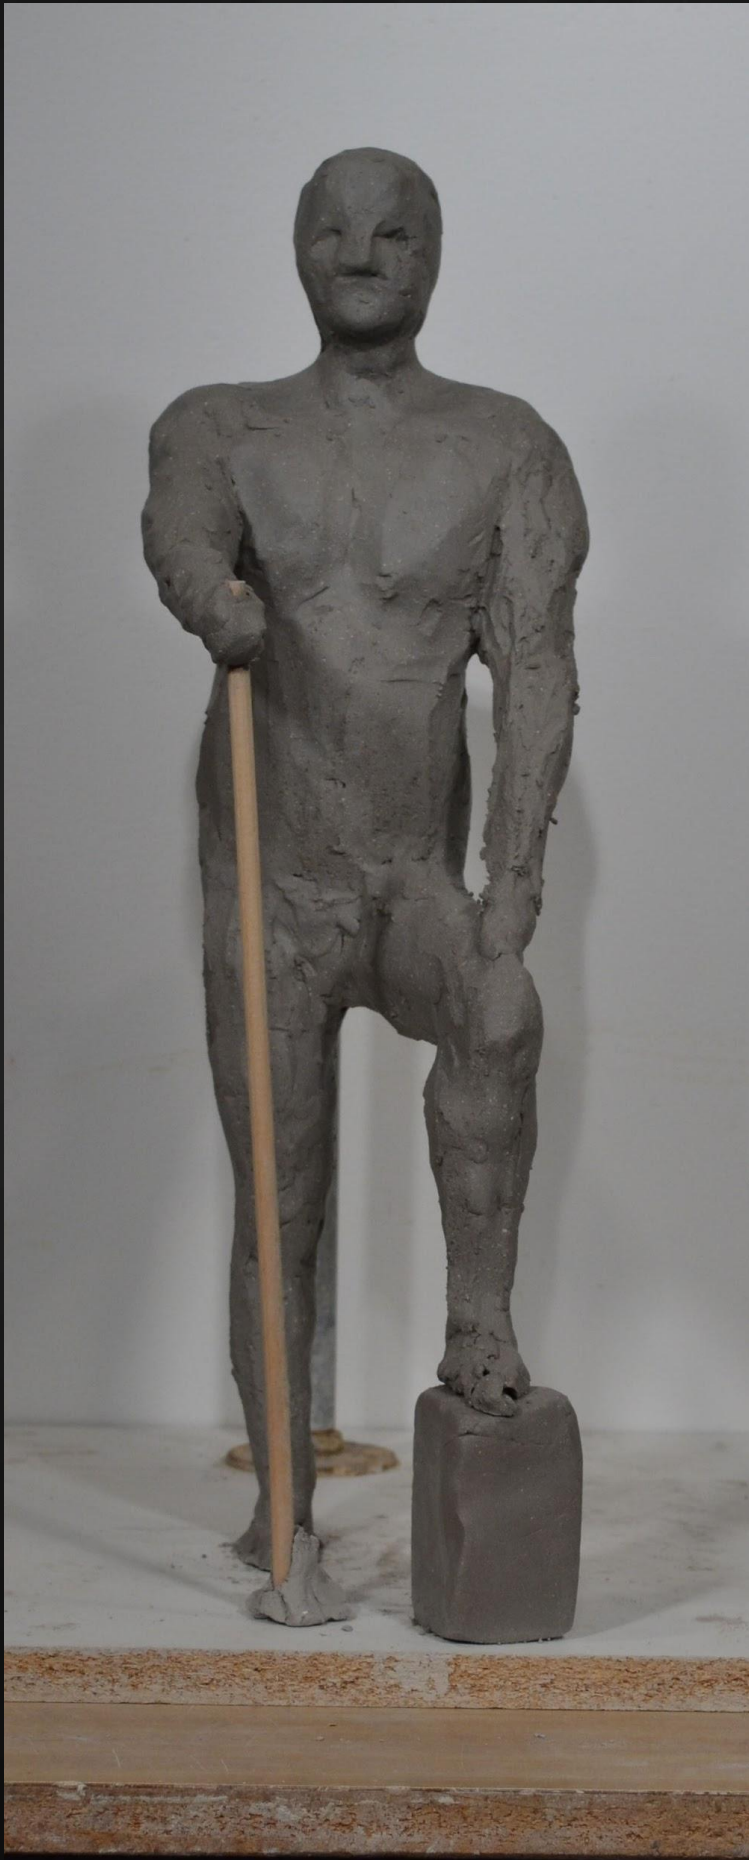

Figure Sculpture

Benjamin Derlan

Table of Contents

Drawings:

Skull

Self Portrait

Standing Figures

Sculpture:

Skull

Portrait Bust

Standing Sketches

Seated Pose

Research Essays

Proportions Studies

Self Portrait

Standing figure and anatomical skeleton from life.

Standing Sketch 3
4 hours; clay.

Stylization of Figure

The Saturation of Pride

In this sculpture I reduced the forms to their essential structures. I experimented with spraying the clay with water, letting the form melt to the forces of time and fate. The end result is an embrace of material. The form and the clay have no illusions between one another.