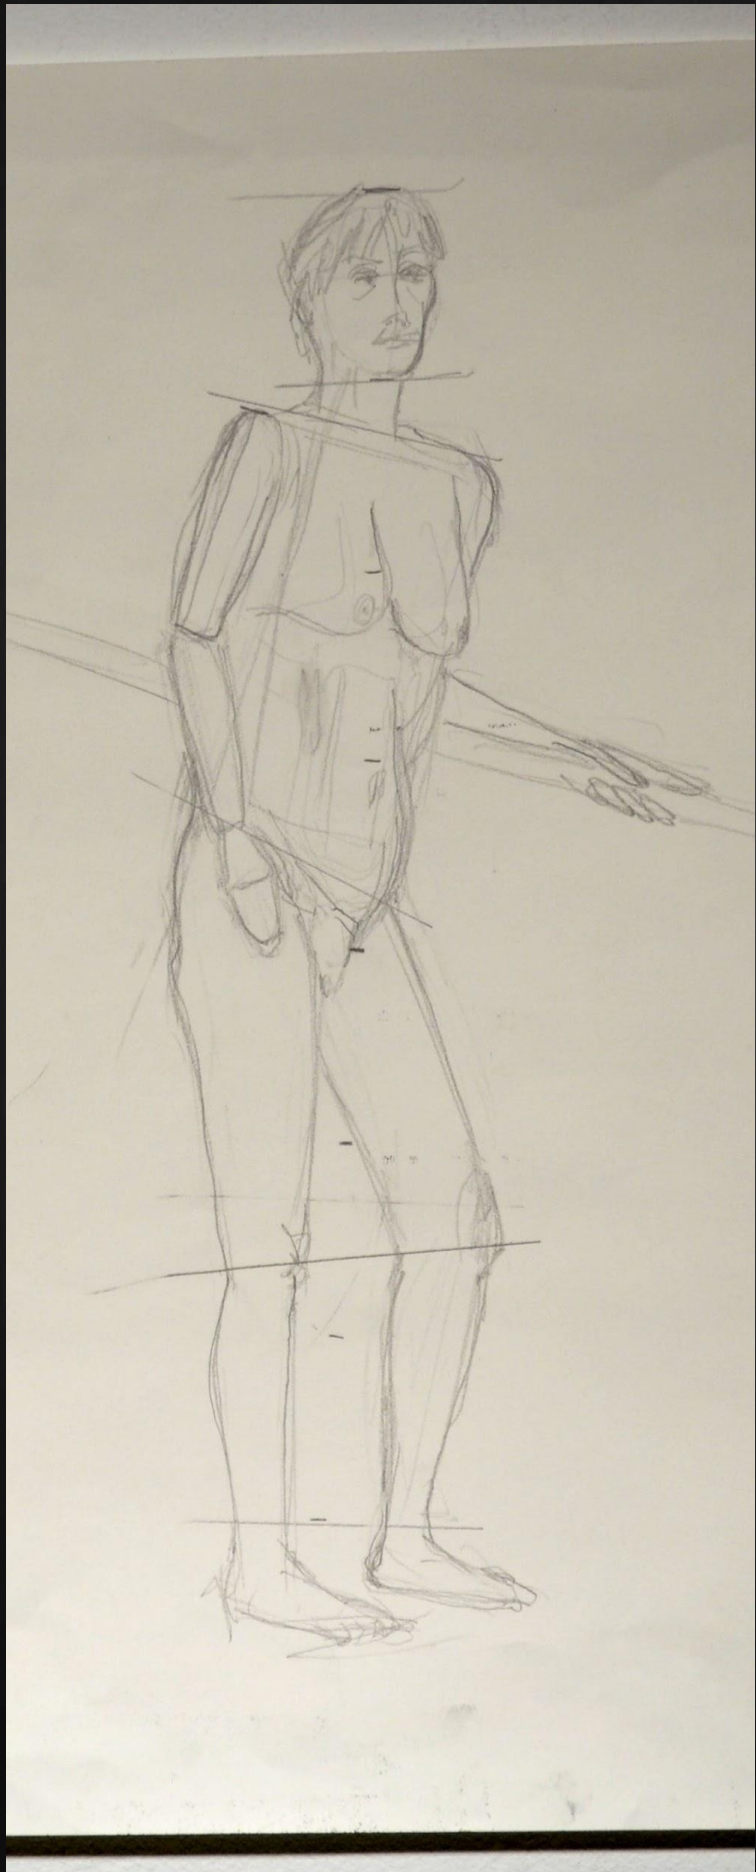

Figure Sculpture

Benjamin Derlan

Table of Contents

Drawings:

Skull

Self Portrait

Standing Figures

Sculpture:

Skull

Portrait Bust

Standing Sketches

Seated Pose

Research Essays

Proportions Studies

Self Portrait

Standing figure and anatomical skeleton from life.

Standing Sketch 3
4 hours; clay.

Stylization of Figure

The Saturation of Pride

In this sculpture I reduced the forms to their essential structures. I experimented with spraying the clay with water, letting the form melt to the forces of time and fate. The end result is an embrace of material. The form and the clay have no illusions between one another.